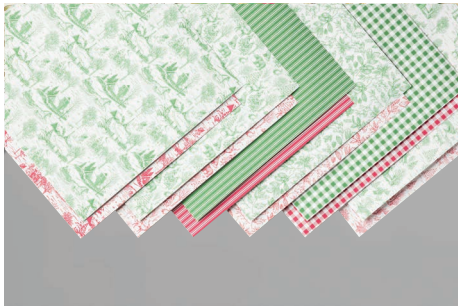

TOILE TIDINGS DESIGNER SERIES PAPER
150432 | pg: 34 (A-D) | ~~$11.50~~ $9.78