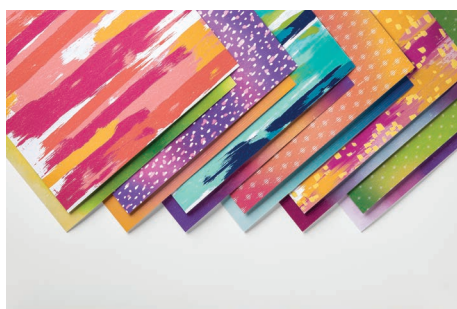

ARTISTRY BLOOMS DESIGNER SERIES PAPER
152495 | pg: 148 (A-C) | ~~\$11.50~~ \$9.78

TIS THE SEASON DESIGNER SERIES PAPER
6"x 6" (15.2 x 15.2 cm)
153489 | pg: 31 (A-D) | ~~\$11.50~~ \$9.78

FOREVER GREENERY DESIGNER SERIES PAPER
152492 | pg: 148 (A-C) | ~~\$11.50~~ \$9.78